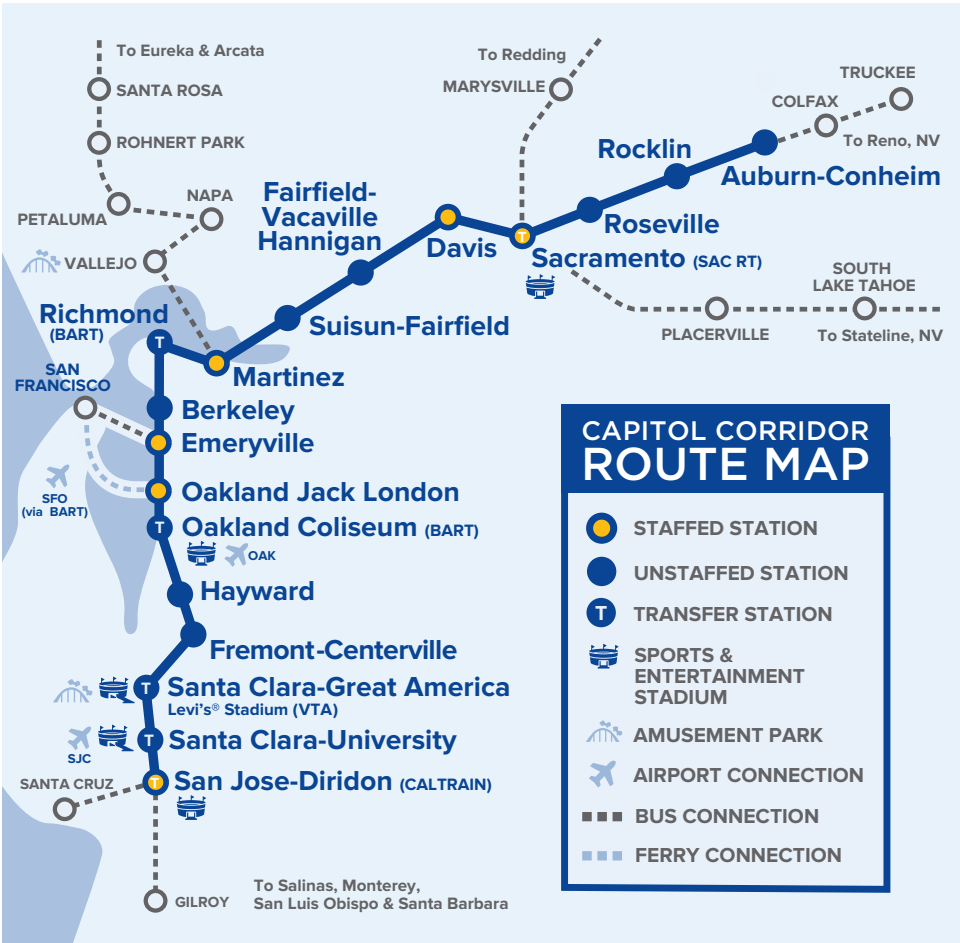

# Reference Notes

**Grey** Amtrak Connecting Buses

**Blue\*** Only round-trip, monthly or multi-ride tickets are accepted for travel. One-way bus travel is not permitted.

**Yellow** Quiet Cars Available

**Grey** San Joaquin trains to/from Bakersfield. Capitol Corridor tickets are accepted for travel on the San Joaquin service only between Oakland Jack London and Martinez, and San Francisco bus connections.

## Capitol Corridor Train Stations

ARN <b>Auburn-Conheim</b> 277 Nevada St. at Fulweiler St., 95603	OKJ <b>Oakland Jack London</b> 245 2nd St at Alice, 94607
BKY <b>Berkeley</b> University Ave. & 3rd St., underneath the University Ave. Overpass, 94710	RIC <b>Richmond-BART</b> 1700 Nevin Avenue, BART Station, 94801
DAV <b>Davis</b> 840 2nd St., 95616	RLN <b>Rocklin</b> Rocklin Rd & Railroad Ave., 95677
EMY <b>Emeryville</b> 5885 Horton St., 94608	RSV <b>Roseville</b> 201 Pacific St. at Church St., 95678
FFV <b>Fairfield-Vacaville Hannigan</b> 4921 Vanden Road, 95687	SAC <b>Sacramento</b> 401 I St. at 5th St., 95814
FMT <b>Fremont</b> 37260 Fremont Blvd., 94536	SJC <b>San Jose</b> 65 Cahill Street, 95110
HAY <b>Hayward</b> 22555 Meekland Ave., 94545	SCC <b>Santa Clara-University</b> 1001 Railroad Ave., 95050
MTZ <b>Martinez</b> 601 Marina Vista Ave., 94553	GAC <b>Santa Clara-Great America (Levi's Stadium®)</b> 5099 Stars & Stripes Dr., under Tasman Dr. overpass, 95054
OAC <b>Oakland Coliseum-BART</b> 700 73rd Ave., across San Leandro Blvd. from BART station, 94621	SUI <b>Suisun-Fairfield</b> 177 Main St., under Hwy 12, Suisun City, 94585

## Bus Connections

- A SACRAMENTO**  
To Marysville/Chico/Redding\*  
To Roseville/Colfax/ Reno;  
To South Lake Tahoe
- B MARTINEZ**  
To Vallejo/Napa/Santa Rosa/Eureka,  
including Discovery Kingdom\*
- C SAN JOSE**  
To Santa Barbara; **Highway 17 Express**  
– to Santa Cruz; **MST** – to Monterey