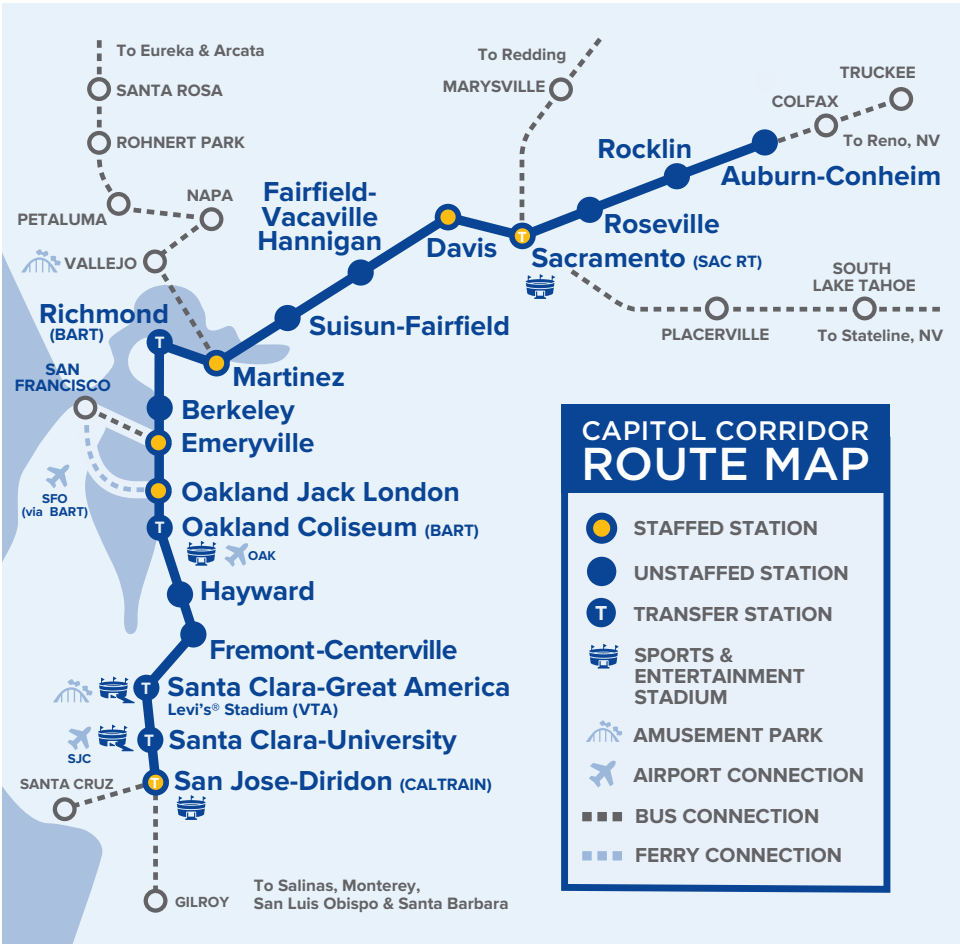

# Reference Notes

**Grey** Amtrak Connecting Buses

**Blue\*** Only round-trip, monthly or multi-ride tickets are accepted for travel. One-way bus travel is not permitted.

**Yellow** Quiet Cars Available

**Grey** San Joaquin trains to/from Bakersfield. Capitol Corridor tickets are accepted for travel on the San Joaquin service only between Oakland Jack London and Martinez, and San Francisco bus connections.

## Capitol Corridor Train Stations

ARN <b>Auburn-Conheim</b> 277 Nevada St. at Fulweiler St., 95603	OKJ <b>Oakland Jack London</b> 245 2nd St at Alice, 94607
BKY <b>Berkeley</b> University Ave. & 3rd St., underneath the University Ave. Overpass, 94710	RIC <b>Richmond-BART</b> 1700 Nevin Avenue, BART Station, 94801
DAV <b>Davis</b> 840 2nd St., 95616	RLN <b>Rocklin</b> Rocklin Rd & Railroad Ave., 95677
EMY <b>Emeryville</b> 5885 Horton St., 94608	RSV <b>Roseville</b> 201 Pacific St. at Church St., 95678
FFV <b>Fairfield-Vacaville Hannigan</b> 4921 Vanden Road, 95687	SAC <b>Sacramento</b> 401 I St. at 5th St., 95814
FMT <b>Fremont</b> 37260 Fremont Blvd., 94536	SJC <b>San Jose</b> 65 Cahill Street, 95110
HAY <b>Hayward</b> 22555 Meekland Ave., 94545	SCC <b>Santa Clara-University</b> 1001 Railroad Ave., 95050
MTZ <b>Martinez</b> 601 Marina Vista Ave., 94553	GAC <b>Santa Clara-Great America (Levi's Stadium®)</b> 5099 Stars & Stripes Dr., under Tasman Dr. overpass, 95054
OAC <b>Oakland Coliseum-BART</b> 700 73rd Ave., across San Leandro Blvd. from BART station, 94621	SUI <b>Suisun-Fairfield</b> 177 Main St., under Hwy 12, Suisun City, 94585

## Bus Connections

- A SACRAMENTO**  
To Marysville/Chico/Redding\*  
To Roseville/Colfax/ Reno;  
To South Lake Tahoe
- B MARTINEZ**  
To Vallejo/Napa/Santa Rosa/Eureka,  
including Discovery Kingdom\*
- C SAN JOSE**  
To Santa Barbara; **Highway 17 Express**  
– to Santa Cruz; **MST** – to Monterey