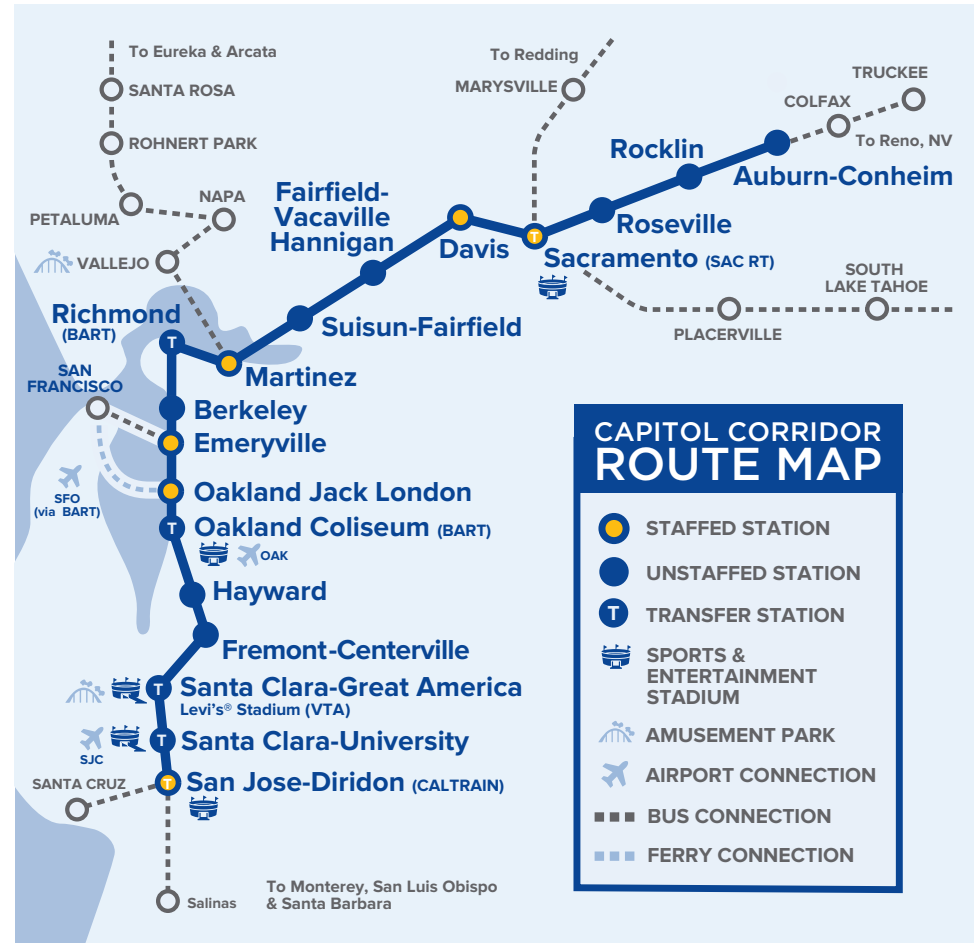

Reference Notes

Grey Amtrak Connecting Buses

Yellow Quiet Cars Available

Capitol Corridor tickets are accepted for travel on the San Joaquin service only between Oakland Jack London and Martinez, and San Francisco bus connections.

Capitol Corridor Train Stations

ARN Auburn-Conheim 277 Nevada St. at Fulweiler St., 95603	OKJ Oakland Jack London 245 2nd St at Alice, 94607
BKY Berkeley University Ave. & 3rd St., underneath the University Ave. Overpass, 94710	RIC Richmond-BART 1700 Nevin Avenue, BART Station, 94801
DAV Davis 840 2nd St., 95616	RLN Rocklin Rocklin Rd & Railroad Ave., 95677
EMY Emeryville 5885 Horton St., 94608	RSV Roseville 201 Pacific St. at Church St., 95678
FFV Fairfield-Vacaville Hannigan 4921 Vanden Road, 95687	SAC Sacramento 401 I St. at 5th St., 95814
FMT Fremont 37260 Fremont Blvd., 94536	SJC San Jose 65 Cahill Street, 95110
HAY Hayward 22555 Meekland Ave., 94545	SCC Santa Clara-University 1001 Railroad Ave., 95050
MTZ Martinez 601 Marina Vista Ave., 94553	GAC Santa Clara-Great America (Levi's Stadium*) 5099 Stars & Stripes Dr., under Tasman Dr. overpass, 95054
OAC Oakland Coliseum-BART 700 73rd Ave., across San Leandro Blvd. from BART station, 94621	SUI Suisun-Fairfield 177 Main St., under Hwy 12, Suisun City, 94585

Bus Connections

- A SACRAMENTO**
To Marysville/Chico/Redding*
To Roseville/Colfax/ Reno;
To South Lake Tahoe
- B MARTINEZ**
To Vallejo/Napa/Santa Rosa/Eureka,
including Discovery Kingdom*
- C SAN JOSE**
To Santa Barbara; **Highway 17 Express**
– to Santa Cruz; **MST** – to Monterey