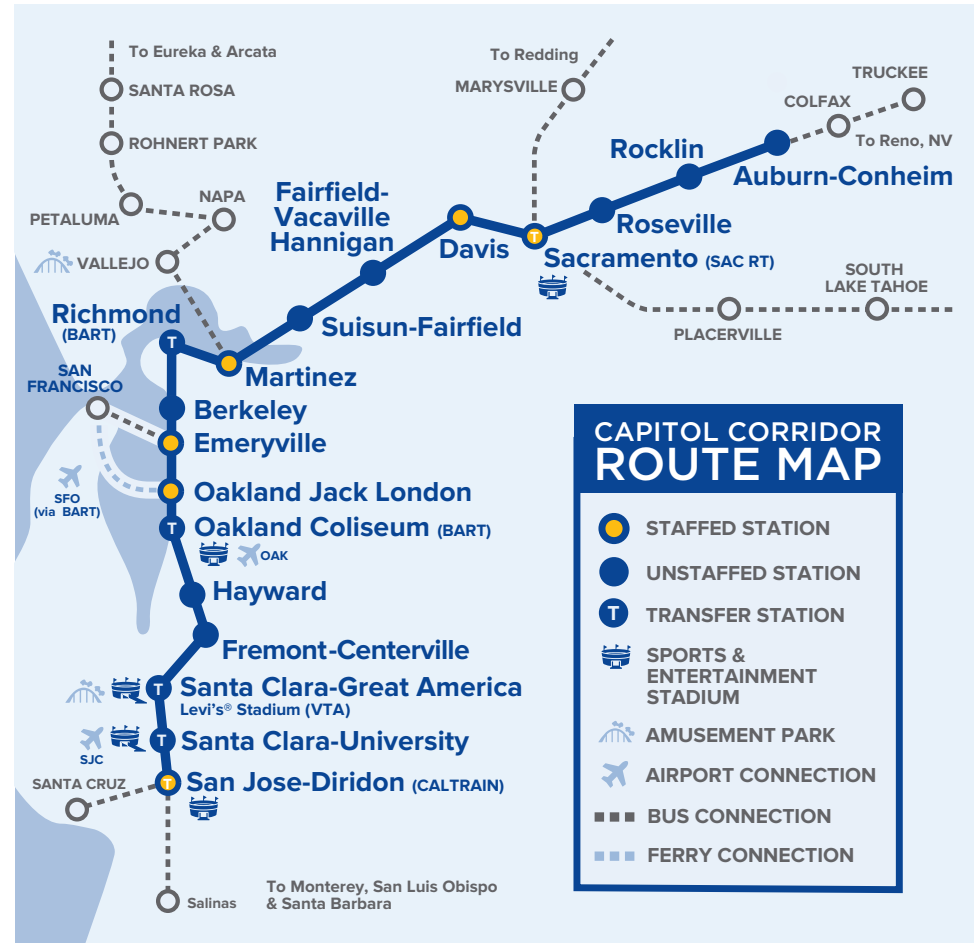

Reference Notes

Grey Amtrak Connecting Buses

Yellow Quiet Cars Available

Capitol Corridor tickets are accepted for travel on the San Joaquin service only between Oakland Jack London and Martinez, and San Francisco bus connections.

Capitol Corridor Train Stations

ARN Auburn-Conheim 277 Nevada St. at Fulweiler St., 95603	OKJ Oakland Jack London 245 2nd St at Alice, 94607
BKY Berkeley University Ave. & 3rd St., underneath the University Ave. Overpass, 94710	RIC Richmond-BART 1700 Nevin Avenue, BART Station, 94801
DAV Davis 840 2nd St., 95616	RLN Rocklin Rocklin Rd & Railroad Ave., 95677
EMY Emeryville 5885 Horton St., 94608	RSV Roseville 201 Pacific St. at Church St., 95678
FFV Fairfield-Vacaville Hannigan 4921 Vanden Road, 95687	SAC Sacramento 401 I St. at 5th St., 95814
FMT Fremont 37260 Fremont Blvd., 94536	SJC San Jose 65 Cahill Street, 95110
HAY Hayward 22555 Meekland Ave., 94545	SCC Santa Clara-University 1001 Railroad Ave., 95050
MTZ Martinez 601 Marina Vista Ave., 94553	GAC Santa Clara-Great America (Levi's Stadium®) 5099 Stars & Stripes Dr., under Tasman Dr. overpass, 95054
OAC Oakland Coliseum-BART 700 73rd Ave., across San Leandro Blvd. from BART station, 94621	SUI Suisun-Fairfield 177 Main St., under Hwy 12, Suisun City, 94585

Bus Connections

- A SACRAMENTO**
To Marysville/Chico/Redding*
To Roseville/Colfax/ Reno;
To South Lake Tahoe
- B MARTINEZ**
To Vallejo/Napa/Santa Rosa/Eureka,
including Discovery Kingdom*
- C SAN JOSE**
To Santa Barbara; **Highway 17 Express**
– to Santa Cruz; **MST** – to Monterey