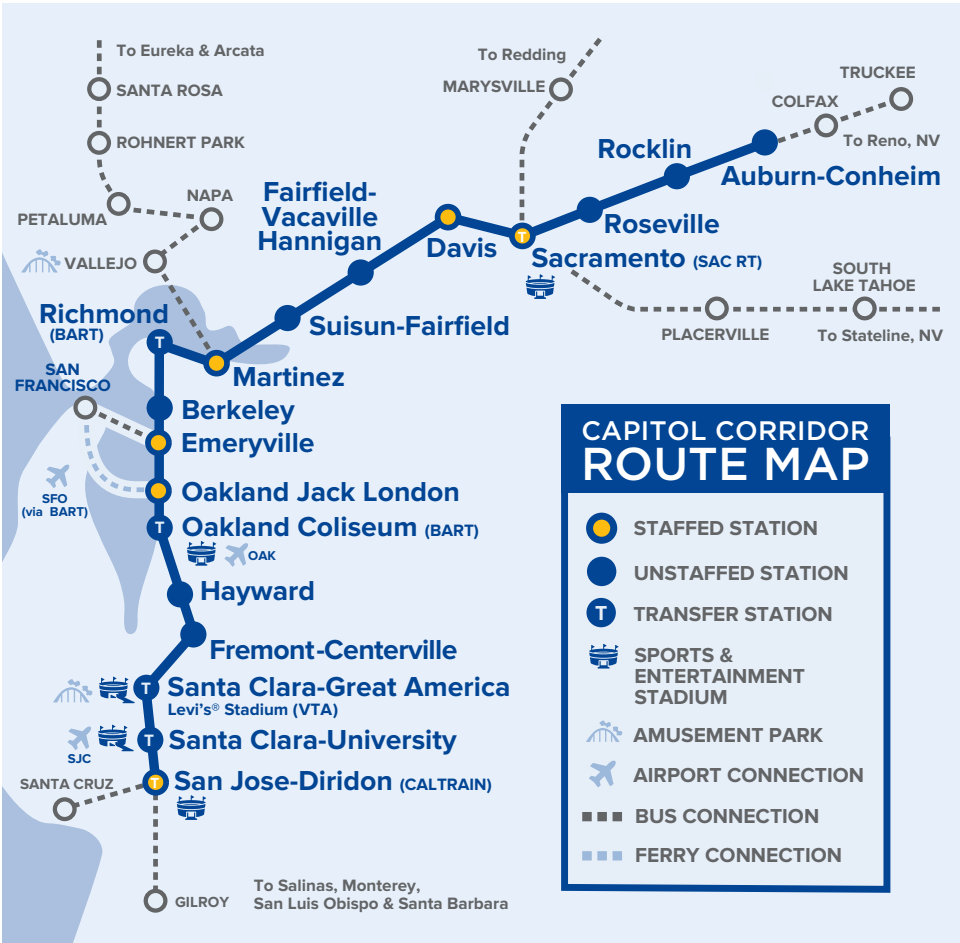

Yellow Quiet Cars Available

Grey San Joaquin trains to/from Bakersfield. Capitol Corridor tickets are accepted for travel on the San Joaquin service only between Oakland Jack London and Martinez, and San Francisco bus connections.

Capitol Corridor Train Stations

ARN Auburn-Conheim 277 Nevada St. at Fulweiler St., 95603	OKJ Oakland Jack London 245 2nd St at Alice, 94607
BKY Berkeley University Ave. & 3rd St., underneath the University Ave. Overpass, 94710	RIC Richmond-BART 1700 Nevin Avenue, BART Station, 94801
DAV Davis 840 2nd St., 95616	RLN Rocklin Rocklin Rd & Railroad Ave., 95677
EMY Emeryville 5885 Horton St., 94608	RSV Roseville 201 Pacific St. at Church St., 95678
FFV Fairfield-Vacaville Hannigan 4921 Vanden Road, 95687	SAC Sacramento 401 I St. at 5th St., 95814
FMT Fremont 37260 Fremont Blvd., 94536	SJC San Jose 65 Cahill Street, 95110
HAY Hayward 22555 Meekland Ave., 94545	SCC Santa Clara-University 1001 Railroad Ave., 95050
MTZ Martinez 601 Marina Vista Ave., 94553	GAC Santa Clara-Great America (Levi's Stadium®) 5099 Stars & Stripes Dr., under Tasman Dr. overpass, 95054
OAC Oakland Coliseum-BART 700 73rd Ave., across San Leandro Blvd. from BART station, 94621	SUI Suisun-Fairfield 177 Main St., under Hwy 12, Suisun City, 94585

Bus Connections

- A SACRAMENTO**
To Marysville/Chico/Redding*
To Roseville/Colfax/ Reno;
To South Lake Tahoe
- B MARTINEZ**
To Vallejo/Napa/Santa Rosa/Eureka,
including Discovery Kingdom*
- C SAN JOSE**
To Santa Barbara; **Highway 17 Express**
– to Santa Cruz; **MST** – to Monterey