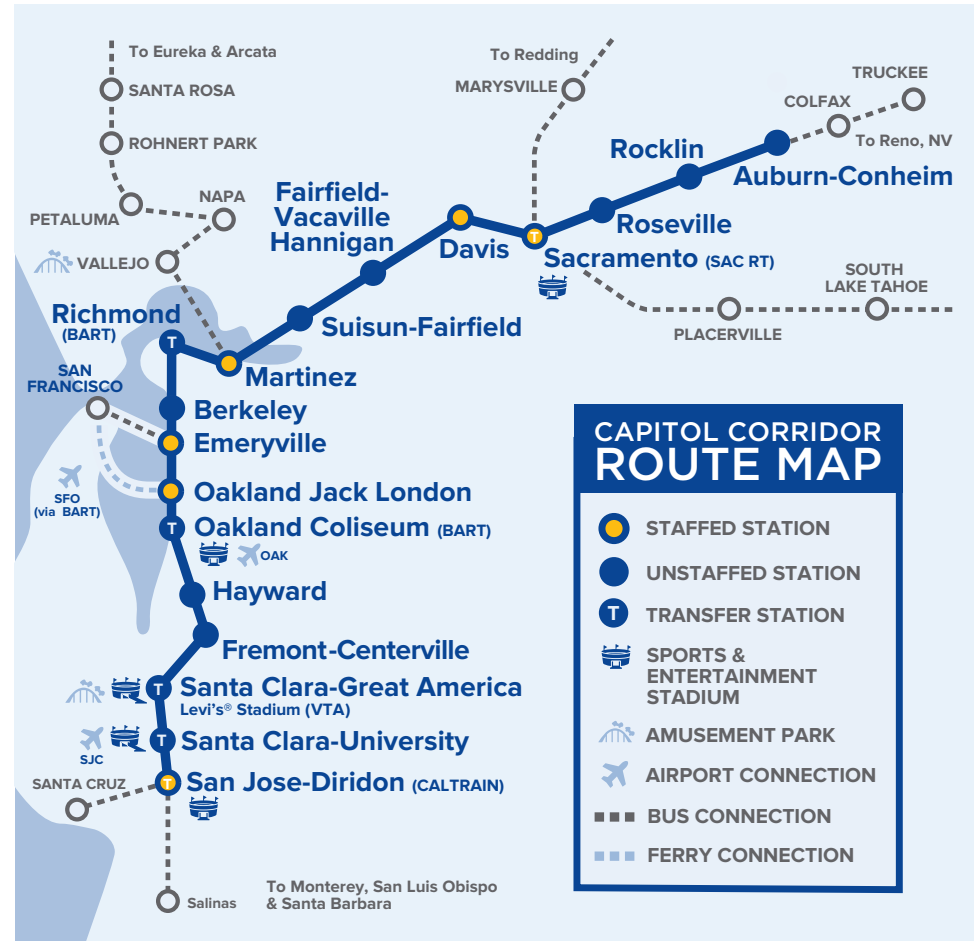

Reference Notes

Grey Amtrak Connecting Buses

Yellow Quiet Cars Available

Capitol Corridor tickets are accepted for travel on the San Joaquin service only between Oakland Jack London and Martinez, and San Francisco bus connections.

Capitol Corridor Train Stations

ARN Auburn-Conheim 277 Nevada St. at Fulweiler St., 95603	OKJ Oakland Jack London 245 2nd St at Alice, 94607
BKY Berkeley University Ave. & 3rd St., underneath the University Ave. Overpass, 94710	RIC Richmond-BART 1700 Nevin Avenue, BART Station, 94801
DAV Davis 840 2nd St., 95616	RLN Rocklin Rocklin Rd & Railroad Ave., 95677
EMY Emeryville 5885 Horton St., 94608	RSV Roseville 201 Pacific St. at Church St., 95678
FFV Fairfield-Vacaville Hannigan 4921 Vanden Road, 95687	SAC Sacramento 401 I St. at 5th St., 95814
FMT Fremont 37260 Fremont Blvd., 94536	SJC San Jose 65 Cahill Street, 95110
HAY Hayward 22555 Meekland Ave., 94545	SCC Santa Clara-University 1001 Railroad Ave., 95050
MTZ Martinez 601 Marina Vista Ave., 94553	GAC Santa Clara-Great America (Levi's Stadium®) 5099 Stars & Stripes Dr., under Tasman Dr. overpass, 95054
OAC Oakland Coliseum-BART 700 73rd Ave., across San Leandro Blvd. from BART station, 94621	SUI Suisun-Fairfield 177 Main St., under Hwy 12, Suisun City, 94585

Bus Connections

- A SACRAMENTO**
To Marysville/Chico/Redding*
To Roseville/Colfax/ Reno;
To South Lake Tahoe
- B MARTINEZ**
To Vallejo/Napa/Santa Rosa/Eureka,
including Discovery Kingdom*
- C SAN JOSE**
To Santa Barbara; **Highway 17 Express**
– to Santa Cruz; **MST** – to Monterey