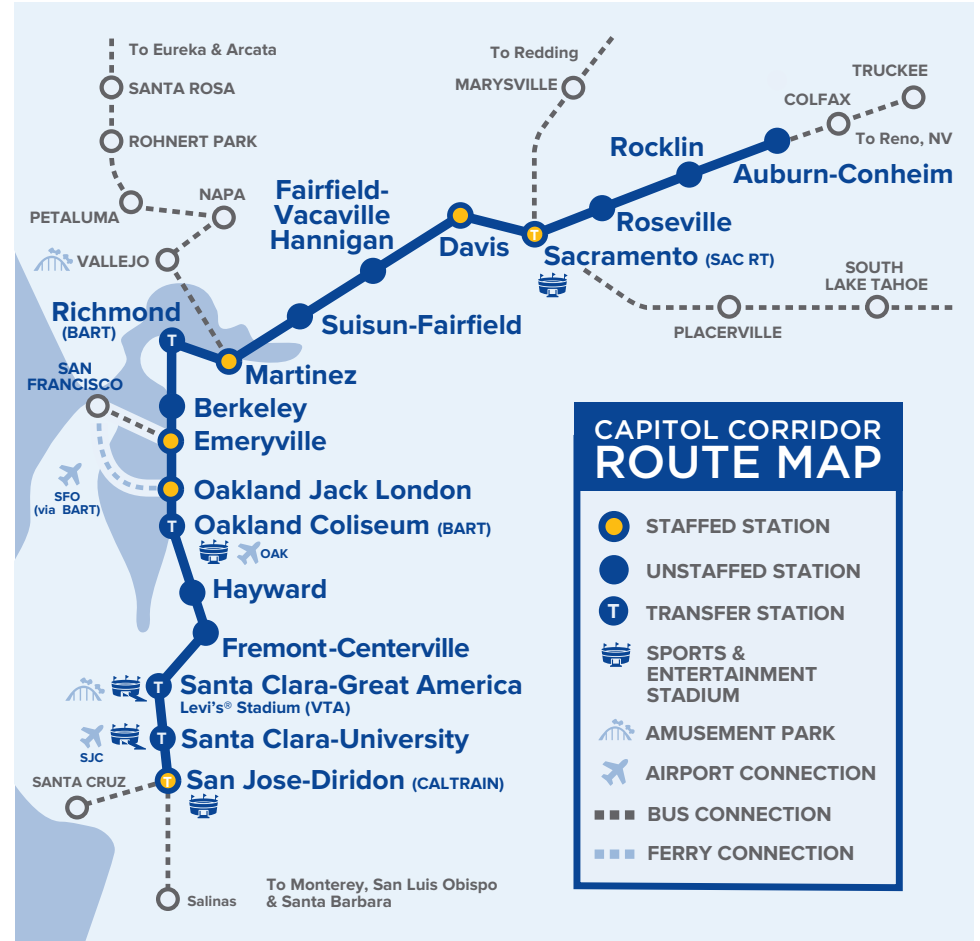

# Reference Notes

**Grey** Amtrak Connecting Buses

**Yellow** Quiet Cars Available

Capitol Corridor tickets are accepted for travel on the San Joaquin service only between Oakland Jack London and Martinez, and San Francisco bus connections.

## Capitol Corridor Train Stations

ARN <b>Auburn-Conheim</b> 277 Nevada St. at Fulweiler St., 95603	OKJ <b>Oakland Jack London</b> 245 2nd St at Alice, 94607
BKY <b>Berkeley</b> University Ave. & 3rd St., underneath the University Ave. Overpass, 94710	RIC <b>Richmond-BART</b> 1700 Nevin Avenue, BART Station, 94801
DAV <b>Davis</b> 840 2nd St., 95616	RLN <b>Rocklin</b> Rocklin Rd & Railroad Ave., 95677
EMY <b>Emeryville</b> 5885 Horton St., 94608	RSV <b>Roseville</b> 201 Pacific St. at Church St., 95678
FFV <b>Fairfield-Vacaville Hannigan</b> 4921 Vanden Road, 95687	SAC <b>Sacramento</b> 401 I St. at 5th St., 95814
FMT <b>Fremont</b> 37260 Fremont Blvd., 94536	SJC <b>San Jose</b> 65 Cahill Street, 95110
HAY <b>Hayward</b> 22555 Meekland Ave., 94545	SCC <b>Santa Clara-University</b> 1001 Railroad Ave., 95050
MTZ <b>Martinez</b> 601 Marina Vista Ave., 94553	GAC <b>Santa Clara-Great America (Levi's Stadium®)</b> 5099 Stars & Stripes Dr., under Tasman Dr. overpass, 95054
OAC <b>Oakland Coliseum-BART</b> 700 73rd Ave., across San Leandro Blvd. from BART station, 94621	SUI <b>Suisun-Fairfield</b> 177 Main St., under Hwy 12, Suisun City, 94585

## Bus Connections

- A SACRAMENTO**  
To Marysville/Chico/Redding\*  
To Roseville/Colfax/ Reno;  
To South Lake Tahoe
- B MARTINEZ**  
To Vallejo/Napa/Santa Rosa/Eureka,  
including Discovery Kingdom\*
- C SAN JOSE**  
To Santa Barbara; **Highway 17 Express**  
– to Santa Cruz; **MST** – to Monterey