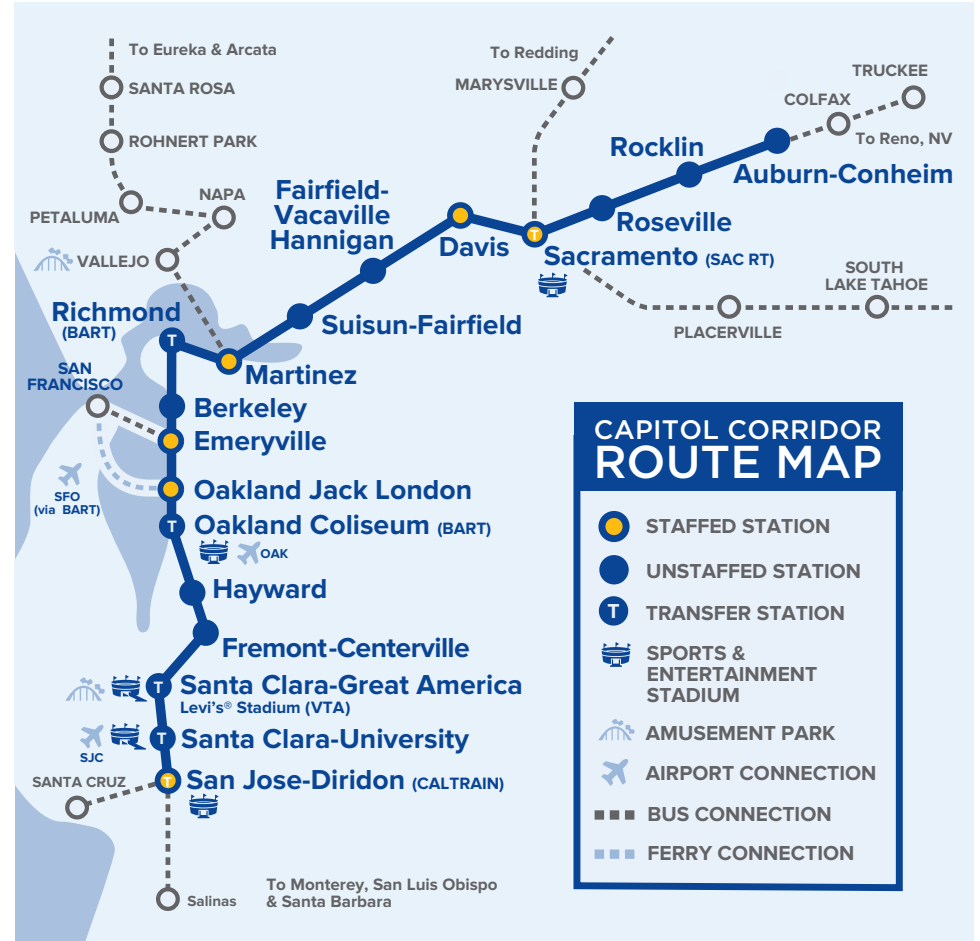

Note: Additional bus connections may be available via the ticket booking engine at www.capitolcorridor.org.

Reference Notes

Grey Amtrak Connecting Buses

Yellow Quiet Cars Available

Capitol Corridor tickets are accepted for travel on the San Joaquin service only between Oakland Jack London and Martinez, and San Francisco bus connections.

Capitol Corridor Train Stations

ARN Auburn-Conheim 277 Nevada St. at Fulweiler St., 95603	OKJ Oakland Jack London 245 2nd St at Alice, 94607
BKY Berkeley University Ave. & 3rd St., underneath the University Ave. Overpass, 94710	RIC Richmond-BART 1700 Nevin Avenue, BART Station, 94801
DAV Davis 840 2nd St., 95616	RLN Rocklin Rocklin Rd & Railroad Ave., 95677
EMY Emeryville 5885 Horton St., 94608	RSV Roseville 201 Pacific St. at Church St., 95678
FFV Fairfield-Vacaville Hannigan 4921 Vanden Road, 95687	SAC Sacramento 401 I St. at 5th St., 95814
FMT Fremont 37260 Fremont Blvd., 94536	SJC San Jose 65 Cahill Street, 95110
HAY Hayward 22555 Meekland Ave., 94545	SCC Santa Clara-University 1001 Railroad Ave., 95050
MTZ Martinez 601 Marina Vista Ave., 94553	GAC Santa Clara-Great America (Levi's Stadium*) 5099 Stars & Stripes Dr., under Tasman Dr. overpass, 95054
OAC Oakland Coliseum-BART 700 73rd Ave., across San Leandro Blvd. from BART station, 94621	SUI Suisun-Fairfield 177 Main St., under Hwy 12, Suisun City, 94585

Bus Connections

- A SACRAMENTO**
To Marysville/Chico/Redding*
To Roseville/Colfax/ Reno;
To South Lake Tahoe
- B MARTINEZ**
To Vallejo/Napa/Santa Rosa/Eureka*
- C SAN JOSE**
To Santa Barbara; **Highway 17 Express**
– to Santa Cruz; **MST** – to Monterey