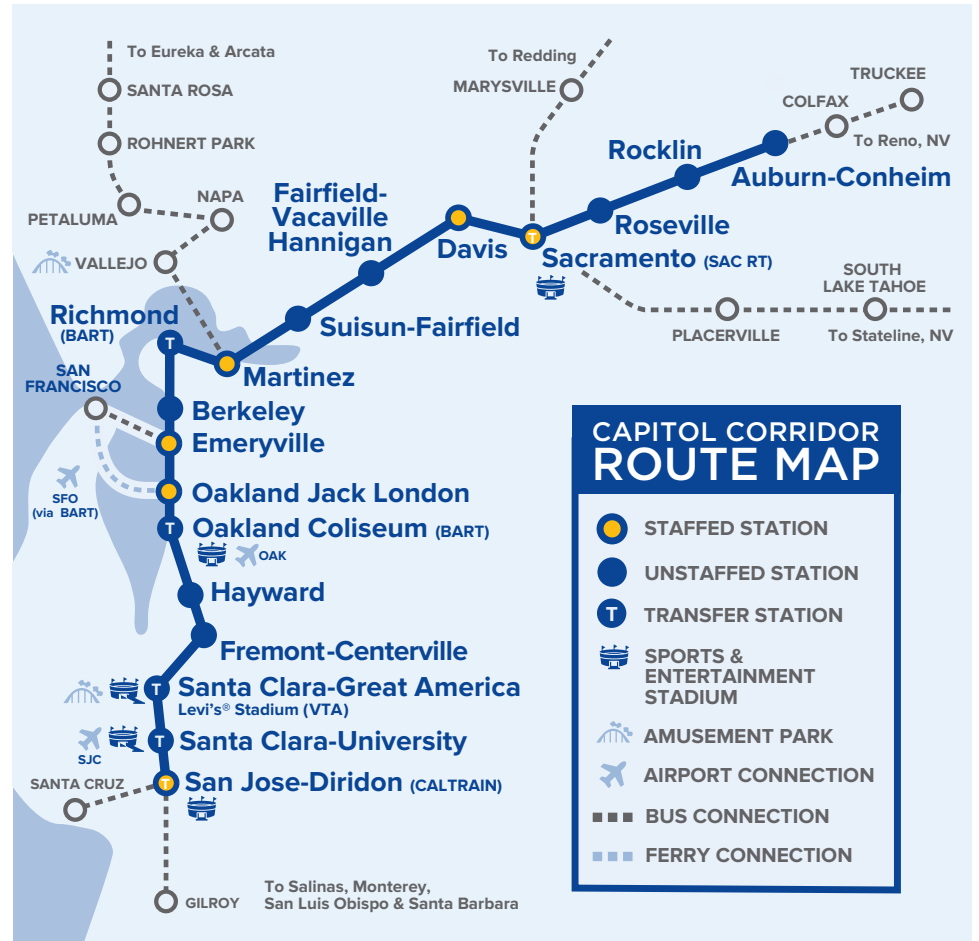

* Train 523 WILL NOT stop at Richmond on Saturday and Sunday due to BART's curtailed hours

CAPITOL CORRIDOR®

Daily Train Schedule

EASTBOUND EFFECTIVE MARCH 21, 2020

San Jose-Oakland-Emeryville/SF-Sacramento-Auburn

Capitol Corridor Train Stations

ARN Auburn-Conheim 277 Nevada St. at Fulweiler St., 95603	OKJ Oakland Jack London 245 2nd St at Alice, 94607
BKY Berkeley University Ave. & 3rd St., underneath the University Ave. Overpass, 94710	RIC Richmond-BART 1700 Nevin Avenue, BART Station, 94801
DAV Davis 840 2nd St., 95616	RLN Rocklin Rocklin Rd & Railroad Ave., 95677
EMY Emeryville 5885 Horton St., 94608	RSV Roseville 201 Pacific St. at Church St., 95678
FFV Fairfield-Vacaville Hannigan 4921 Vanden Road, 95687	SAC Sacramento 401 I St. at 5th St., 95814
FMT Fremont 37260 Fremont Blvd., 94536	SJC San Jose 65 Cahill Street, 95110
HAY Hayward 22555 Meekland Ave., 94545	SCC Santa Clara-University 1001 Railroad Ave., 95050
MTZ Martinez 601 Marina Vista Ave., 94553	GAC Santa Clara-Great America (Levi's Stadium®) 5099 Stars & Stripes Dr., under Tasman Dr. overpass, 95054
OAC Oakland Coliseum-BART 700 73rd Ave., across San Leandro Blvd. from BART station, 94621	SUI Suisun-Fairfield 177 Main St., under Hwy 12, Suisun City, 94585

Bus Connections

- A SACRAMENTO**
To Marysville/Chico/Redding*
To Roseville/Colfax/ Reno;
To South Lake Tahoe
- B MARTINEZ**
To Vallejo/Napa/Santa Rosa/Eureka,
including Discovery Kingdom*
- C SAN JOSE**
To Santa Barbara; **Highway 17 Express**
– to Santa Cruz; **MST** – to Monterey