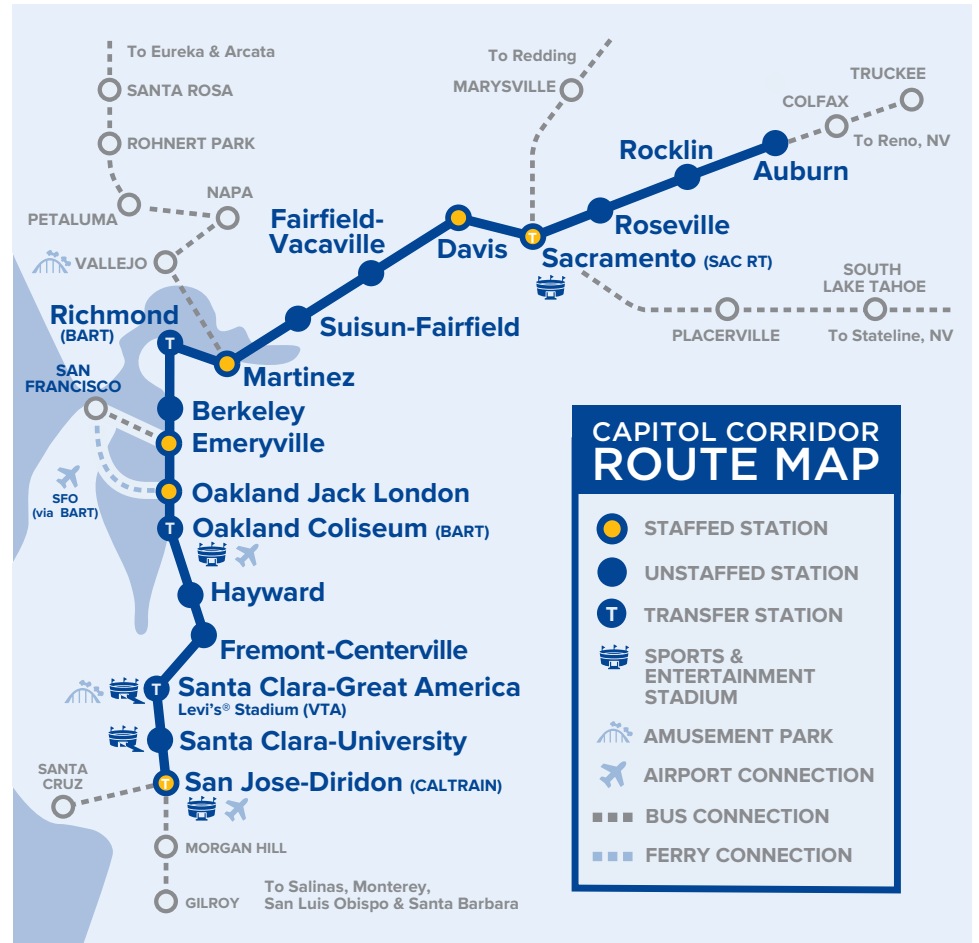

Reference Notes

Grey Amtrak Connecting Buses

Blue* Only round-trip, monthly or multi-ride tickets are accepted for travel. One-way bus travel is not permitted.

Yellow Quiet Cars Available

Grey San Joaquin trains to/from Bakersfield. Capitol Corridor tickets are accepted for travel on the San Joaquin service only between Oakland Jack London and Martinez, and San Francisco bus connections.

Capitol Corridor Train Stations

ARN	Auburn/Conheim 277 Nevada St. at Fulweiler St., 95603	OKJ	Oakland Jack London 245 2nd St at Alice, 94607
BKY	Berkeley University Ave. & 3rd St., underneath the University Ave. Overpass, 94710	RIC	Richmond-BART 1700 Nevin Avenue, BART Station, 94801
DAV	Davis 840 2nd St., 95616	RLN	Rocklin Rocklin Rd & Railroad Ave., 95677
EMY	Emeryville 5885 Horton St., 94608	RSV	Roseville 201 Pacific St. at Church St., 95678
FFV	Fairfield-Vacaville 4921 Vanden Road, 95687	SAC	Sacramento 401 I St. at 5th St., 95814
FMT	Fremont 37260 Fremont Blvd., 94536	SJC	San Jose 65 Cahill Street, 95110
HAY	Hayward 22555 Meekland Ave., 94545	SCC	Santa Clara/University 1001 Railroad Ave., 95050
MTZ	Martinez 601 Marina Vista Ave., 94553	GAC	Santa Clara/Great America (Levi's Stadium®) 5099 Stars & Stripes Dr., under Tasman Dr. overpass, 95054
OAC	Oakland Coliseum-BART 700 73rd Ave., across San Leandro Blvd. from BART station, 94621	SUI	Suisun/Fairfield 177 Main St., under Hwy 12, Suisun City, 94585

Bus Connections

- A SACRAMENTO**
To Marysville/Chico/Redding*
To Roseville/Colfax/ Reno;
To South Lake Tahoe
- B MARTINEZ**
To Vallejo/Napa/Santa Rosa/Eureka,
including Discovery Kingdom*
- C SAN JOSE**
To Santa Barbara; **Highway 17 Express**
– to Santa Cruz; **MST** – to Monterey